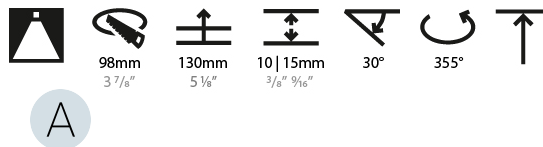

GENERAL

Series: Bioniq
Subseries: Bioniq Square Pinhole
Brand: Prolight
Division: Architectural
Mounting Type: Recessed
Mounting Location: Ceiling
Subcategory: Downlight

PHYSICAL

Shape: Square
Length (mm): 107
Length (in): 4 3/16
Width (mm): 107
Width (in): 4 3/16
Depth (mm): 112
Depth (in): 4 7/16
Ceiling Thickness (mm): 10 / 12.5 / 15
Ceiling Thickness (in): 3/8 or 1/2 or 9/16
Min. Recessing Depth (mm): 130
Min. Recessing Depth (in): 5 1/8
Light Distribution: Adjustable / Downlight
Weight (kg): 0.463
Weight (lbs): 1.02
Fixture Finish: SSR / BKV / CWI / CRY / HAB / LAG / UFT / ITA / RUA / RUR / MIC / FTG / MYG / TWT / LOD / PUS / FRO / FUP / KIA / POP / BLS / SPG / MEY / GOH / GUM / CHC / COM / ABZ / JAG / OBR / MOS / ROR
Fixture Material: Aluminum Die Cast
Cut-out Measurements: 98mm / 3 7/8"

ELECTRICAL

Lamp Type: LED (Zhaga Standard)
Total Output Wattage (W): 15
Dimming: Dali Dimming
Driver Included: No
Driver Location: Recessed Housing
Driver Type: Constant Current - 120Vac
Housing: See components
Input Voltage (V): 120
Constant Current (MA): 350

LED

Number of LEDs: 1
Color Temperature (°K): Warm Dim
Max. Delivered Lumen (lm): 760
Nominal Lumen (lm): 1140
CRI: >90 CRI
Lamp Life (hrs): 50000

OPTICAL

Reflector°: 20 / 40 / 60
Adjustability: Rotational 355°; Tilt 30°

RATINGS AND CERTIFICATIONS

Certified By: Certified for North American Standards
IP rating: IP20