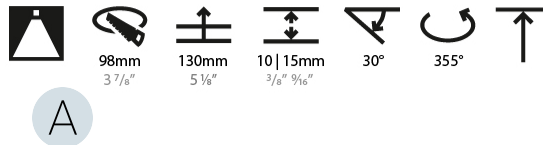

PHYSICAL

Shape: Square
Length (mm): 107
Length (in): 4 3/16
Width (mm): 107
Width (in): 4 3/16
Depth (mm): 112
Depth (in): 4 7/16
Ceiling Thickness (mm): 10 / 12.5 / 15
Ceiling Thickness (in): 3/8 or 1/2 or 9/16
Min. Recessing Depth (mm): 130
Min. Recessing Depth (in): 5 1/8
Light Distribution: Adjustable / Downlight
Weight (kg): 0.479
Weight (lbs): 1.06
Fixture Finish: SSR / BKV / CWI / CRY / HAB / LAG / UFT / ITA / RUA / RUR / MIC / FTG / MYG / TWT / LOD / PUS / FRO / FUP / KIA / POP / BLS / SPG / MEY / GOH / GUM / CHC / COM / ABZ / JAG / OBR / MOS / ROR
Fixture Material: Aluminum Die Cast
Cut-out Measurements: 98mm / 3 7/8"

ELECTRICAL

Lamp Type: LED (Zhaga Standard)
Input Wattage (W): 13.2 / 16.5
Total Output Wattage (W): 12 / 14
Dimming: Tri-Mode (Non-Dimming and Phase Dimming (120Vac only) and 0-10V Dimming)
Driver Included: No
Driver Location: Recessed Housing
Driver Type: Constant Current - Universal
Driver Class: Class 2
Housing: See components
Input Voltage (V): 120 - 277
Constant Current (MA): 350

LED

Number of LEDs: 1
Color Temperature (°K): 2700 / 3000 / 3500 / 4000
Max. Delivered Lumen (lm): 850 / 950 / 1019 / 1040
Nominal Lumen (lm): 960 / 1070 / 1156 / 1180
CRI: >90 CRI
Lamp Life (hrs): 50000

OPTICAL

Reflector°: 10
Adjustability: Rotational 355°; Tilt 30°

RATINGS AND CERTIFICATIONS

Certified By: Certified for North American Standards
IP rating: IP20